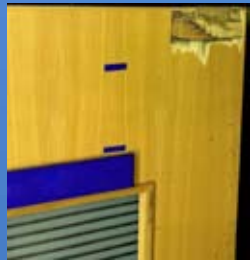

If your little angels are a bit too enthusiastic at break time, you know the cost of damaged door pivots and flush bolts! We have the solution.

Flush bolt protector

Pivot protector

Protectors are made from stainless steel and an optional wood finish is available. They can be painted to match existing door colours.

Without protector

With protector

Anti-bacterial coating available on all products
TouchClean

New! Child safety hook

This new safety hook is made from unbreakable polycarbonate and is strong enough for coats and bags. As it does not project forward, and has no sharp edges, there is less danger of injury to little heads and faces.