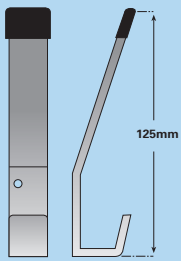

Buffered hook

3856B
(MS, BS, AG, EPC)