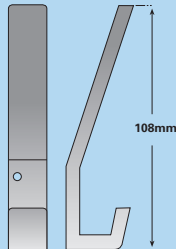

Hat & coat hook  
heavy pattern

3856  
(MS, BS, AG, EPC,  
PB)

Wardrobe hook

651  
(AS, MG, EPC)

Handrail bracket

683  
(AS)  
63mm  
75mm

Handrail bracket  
heavy pattern

3578  
(AS)  
63mm  
75mm