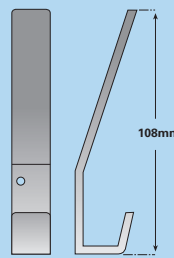

Hat & coat hook

602
(AS, MG, EPC)